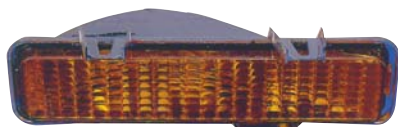

G.M.C SPORT UTILITIES
CANYON '04
REPLACEMENT FOR
335-1917PXUSV
335-1917PXUS2
TAIL LAMP
5PRS 4.67CFT
OEM PARTS
 335-1914R/L-US

TUNING PARTS
 335-1917PXUSV

LED

CHROME
TUNING PARTS
 335-1917PXUS2

LED

BLACK
CHEVROLET PICK-UP TRUCKS MID SIZE
COLORADO '04

G.M.C SPORT UTILITIES

JIMMY '83-'94
REPLACEMENT FOR
332-1545PTU-VC
CORNER LAMP
50PRS 1.89CFT
OEM PARTS
 332-1545R/L-US

TUNING PARTS
 332-1545PTU-VC

332-1627PTB-VC
FRONT LAMP
20PRS 3.31CFT
OEM PARTS
 332-1627R/L-US