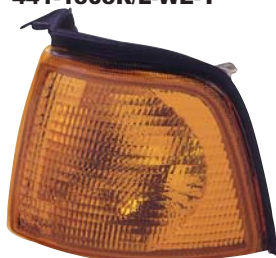

AUDI

80 '86-'91

REPLACEMENT FOR

441-1959FXUEVCR
TAIL LAMP
 5FPS 8.92CFT

OEM PARTS

 441-1902R/L-UE
 441-1306R/L

TUNING PARTS

441-1959FXUEVCR

 P21W/P21W/PY21W/P21/5W
 CLEAR/RED

80 '86-'94

REPLACEMENT FOR

441-1505R/L-BE-VS
CORNER LAMP
 20PCS 2.08CFT

OEM PARTS

441-1505R/L-WE-Y

TUNING PARTS

441-1505R/L-BE-VS

PY21W SMOKE

100 '90-'94

REPLACEMENT FOR

441-1509R/L-BE-VS
CORNER LAMP
 20PCS 3.57CFT

OEM PARTS

441-1509R/L-UE-Y

TUNING PARTS

441-1509R/L-BE-VS