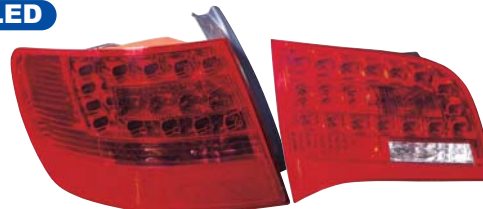

TUNING PARTS

446-1905FX

LED