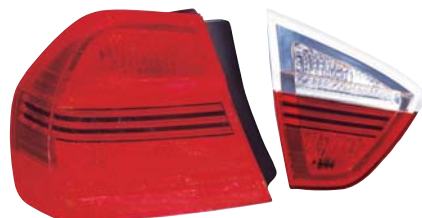

SMOKE/RED

BMW

3 SERIES E90 '06

REPLACEMENT FOR

344-1413PX-2S
344-1413PX-VC
SIDE LAMP
50PRS 1.88CFT

OEM PARTS

344-1413R/L

TUNING PARTS

344-1413PX-2S

BLACK/SMOKE LENS

TUNING PARTS

344-1413PX-VC

CLEAR

5 SERIES E34 '88-'94

REPLACEMENT FOR

444-1114FXNDBEA
HEAD LAMP
3PRS 5.36CFT
(444-1114+
444-1515)

OEM PARTS

444-1114R/L-LD-E+
444-1501R/L-UE-Y