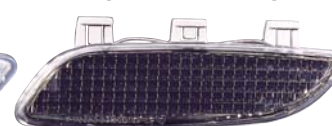

CLEAR LENS

TUNING PARTS

344-1414PX-VS