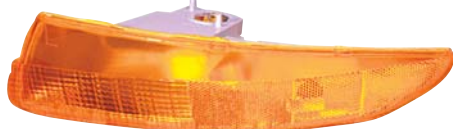

'93-'00

332-1546PTB-VC
CORNER LAMP
12PRS 2.91CFT

OEM PARTS

332-1546R/L-US