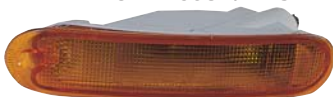

133

CHRYSLER

PT CRUISER '01-'02
REPLACEMENT FOR
333-1931P-BS-CR
TAIL LAMP
5PRS 3.46CFT
OEM PARTS
 333-1931R/L-US

TUNING PARTS
 333-1931P-BS-CR

CLEAR/RED
PT CRUISER '06
REPLACEMENT FOR
333-1303PXASV
BACK LAMP
10PRS 2.67CFT
OEM PARTS
 333-1303R/L-AS

TUNING PARTS
 333-1303PXASV

MR TYPE
SEBRING COUPE '95-'00
REPLACEMENT FOR
333-1139P-U-1
333-1139P-U-2
HEAD LAMP
2PRS 5.40CFT
OEM PARTS
 333-1139R/L-AS

TUNING PARTS
 333-1139P-U-1

CHROME
 333-1139P-U-2

BLACK

'97-'00

314-1607PTB-VC
314-1607PTB-VS
FRONT LAMP
20PRS 3.40CFT
OEM PARTS
 314-1607R/L-AS

TUNING PARTS
 314-1607PTB-VC

12V21W CLEAR
TUNING PARTS
 314-1607PTB-VS

12V21W SMOKE LENS
314-1608PTB-VC
314-1608PTB-VS
FRONT LAMP
20PRS 3.63CFT
OEM PARTS
 314-1608R/L-AS