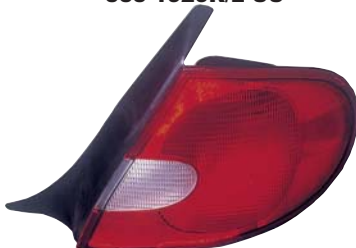

 12V5W
 CHROME/
 CLEAR LENS

TUNING PARTS

334-1402PXB-VS

 12V5W
 CHROME/
 SMOKE LENS

'00-'05

333-1929PTU-VS
TAIL LAMP
 20PRS 2.09CFT

OEM PARTS

333-1929R/L-US