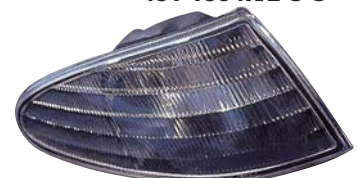

 TUNING PARTS
 431-1958PX

LED

MONDEO '92-12/'95

REPLACEMENT FOR

431-1504R/L-U-S
 CORNER LAMP
 20PRS 2.90CFT

 OEM PARTS
 431-1504R/L

 TUNING PARTS
 431-1504R/L-U-S

SMOKE