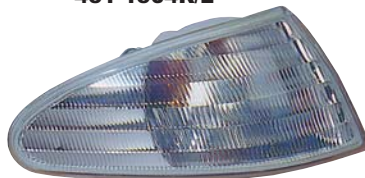

 TUNING PARTS
 431-1958PX

LED

MONDEO '92-12/'95

REPLACEMENT FOR

431-1504R/L-U-S
 CORNER LAMP
 20PRS 2.90CFT

 OEM PARTS
 431-1504R/L

 TUNING PARTS
 431-1504R/L-U-S

SMOKE