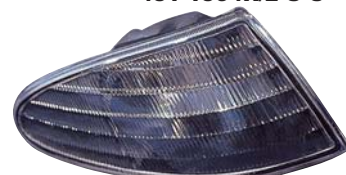

FOCUS 4D/5D '05

REPLACEMENT FOR

D31-1101P-NDEM1
D31-1101P-NDEM2
 HEAD LAMP
 2PRS 7.74CFT

OEM PARTS
 431-1169R/L-LDEM1

TUNING PARTS
 D31-1101P-NDEM1

TUNING PARTS
 D31-1101P-NDEM2

CELL RIM

H7/H1/PY21W/W5W CHROME

REPLACEMENT FOR

431-1958PX
 TAIL LAMP
 PRS CFT

TBA
OEM PARTS
 431-1958R/L-UE

TUNING PARTS
 431-1958PX

LED

MONDEO '92-12/'95

REPLACEMENT FOR

431-1504R/L-U-S
 CORNER LAMP
 20PRS 2.90CFT

OEM PARTS
 431-1504R/L

TUNING PARTS
 431-1504R/L-U-S

SMOKE

SCORPIO '83-'90

REPLACEMENT FOR

431-1513P-BEVC
 CORNER LAMP
 10PRS 3.12CFT

OEM PARTS
 431-1513R/L-UE

TUNING PARTS
 431-1513P-BEVC