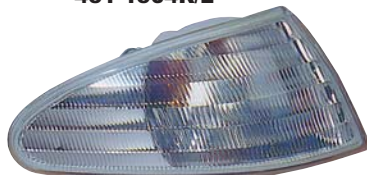

FOCUS 4D/5D '05

REPLACEMENT FOR

D31-1101P-NDEM1
D31-1101P-NDEM2
 HEAD LAMP
 2PRS 7.74CFT

OEM PARTS
 431-1169R/L-LDEM1

TUNING PARTS
 D31-1101P-NDEM1

TUNING PARTS
 D31-1101P-NDEM2

CELL RIM

H7/H1/PY21W/W5W CHROME

REPLACEMENT FOR

431-1958PX
 TAIL LAMP
 PRS CFT

TBA
OEM PARTS
 431-1958R/L-UE

TUNING PARTS
 431-1958PX

LED

MONDEO '92-12/'95

REPLACEMENT FOR

431-1504R/L-U-S
 CORNER LAMP
 20PRS 2.90CFT

OEM PARTS
 431-1504R/L

TUNING PARTS
 431-1504R/L-U-S

SMOKE

SCORPIO '83-'90

REPLACEMENT FOR

431-1513P-BEVC
 CORNER LAMP
 10PRS 3.12CFT

OEM PARTS
 431-1513R/L-UE

TUNING PARTS
 431-1513P-BEVC