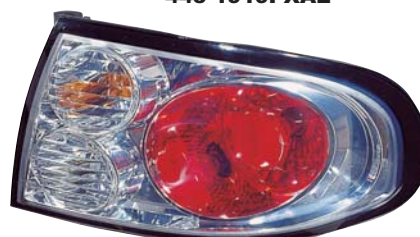

COMMODORE VT '97-'00
REPLACEMENT FOR
443-1109PXR-D-E
HEAD LAMP
4PRS 5.12CFT
OEM PARTS

443-1109R/L-RD-E

TUNING PARTS

443-1109PXR-D-E

MR TYPE
443-1919PXAE
443-1919PXAE2
443-1919PXAE7
TAIL LAMP
5PRS 6.12CFT
OEM PARTS

443-1915

TUNING PARTS

443-1919PXAE

P21/5W/P21W/PY21W
CHROME
TUNING PARTS

443-1919PXAE2

P21/5W/P21W/PY21W
BLACK

P21/5W/P21W/PY21W
DARK CHROME
COMMODORE VX '00-'02
REPLACEMENT FOR
443-1919PXAE
443-1919PXAE2
443-1919PXAE7
TAIL LAMP
5PRS 6.12CFT
OEM PARTS

443-1916

TUNING PARTS **SEDAN**

443-1919PXAE

P21/5W/P21W/PY21W
CHROME
TUNING PARTS

443-1919PXAE2

P21/5W/P21W/PY21W
BLACK

P21/5W/P21W/PY21W
DARK CHROME
HOLDEN

COMMODORE VT '97-'00/VX '00-'02