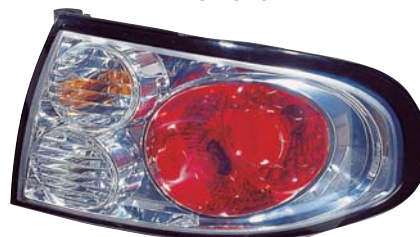

COMMODORE VT '97-'00
REPLACEMENT FOR
443-1109PXR-D-E
HEAD LAMP
4PRS 5.12CFT
OEM PARTS

443-1109R/L-RD-E

TUNING PARTS

443-1109PXR-D-E

MR TYPE
443-1919PXAE
443-1919PXAE2
443-1919PXAE7
TAIL LAMP
5PRS 6.12CFT
OEM PARTS

443-1915

TUNING PARTS

443-1919PXAE

P21/5W/P21W/PY21W
CHROME
TUNING PARTS

443-1919PXAE2

P21/5W/P21W/PY21W
BLACK

P21/5W/P21W/PY21W
DARK CHROME
COMMODORE VX '00-'02
REPLACEMENT FOR
443-1919PXAE
443-1919PXAE2
443-1919PXAE7
TAIL LAMP
5PRS 6.12CFT
OEM PARTS