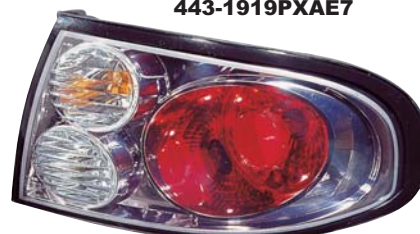

COMMODORE VT '97-'00
REPLACEMENT FOR
443-1109PXR-D-E
HEAD LAMP
4PRS 5.12CFT
OEM PARTS

443-1109R/L-RD-E

TUNING PARTS

443-1109PXR-D-E

MR TYPE
443-1919PXAE
443-1919PXAE2
443-1919PXAE7
TAIL LAMP
5PRS 6.12CFT
OEM PARTS

443-1915

TUNING PARTS

443-1919PXAE

P21/5W/P21W/PY21W
CHROME
TUNING PARTS

443-1919PXAE2

P21/5W/P21W/PY21W
BLACK

P21/5W/P21W/PY21W
DARK CHROME
COMMODORE VX '00-'02
REPLACEMENT FOR
443-1919PXAE
443-1919PXAE2
443-1919PXAE7
TAIL LAMP
5PRS 6.12CFT
OEM PARTS

443-1916

TUNING PARTS **SEDAN**

443-1919PXAE

P21/5W/P21W/PY21W
CHROME
TUNING PARTS

443-1919PXAE2

P21/5W/P21W/PY21W
BLACK

P21/5W/P21W/PY21W
DARK CHROME
HOLDEN

COMMODORE VT '97-'00/VX '00-'02