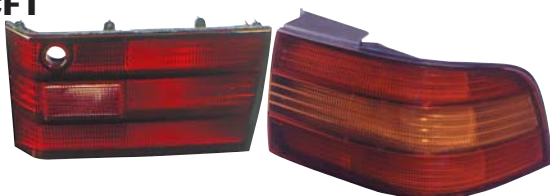

IS200/IS300 '01-'04
REPLACEMENT FOR
LEXUS
212-19G6PXUSV
212-19G6PXUS2
212-19G6PXUS3
212-19G6PXUS7
TAIL LAMP
4PRS 8.26CFT
OEM PARTS
 212-19G6R/L-US

TUNING PARTS
 212-19G6PXUSV

LED

CHROME
TUNING PARTS
 212-19G6PXUS2

LED

BLACK
TUNING PARTS
 212-19G6PXUS3

LED

CARBON FIBER
LED

BLACK/CHROME
IS250/IS350 '06-'08
REPLACEMENT FOR
212-1424P-A-S
SIDE LAMP
20PRS .077CFT
OEM PARTS
 212-1424N-A

TUNING PARTS
 212-1424P-A-S

12V5W SMOKE LENS
LS400 '90-'94
CELSIOR UCF-10
REPLACEMENT FOR
212-1653F-B-S
212-1653F-CNL
FRONT LAMP
10PRS 3.20CFT
(212-1653+
212-1405)
OEM PARTS
 212-1405R/L+
 212-1653R/L

TUNING PARTS
 212-1653F-B-S

SMOKE
TUNING PARTS
 212-1653F-CNL

212-19A8F-B-X1
212-19A8F-B-VCR
TAIL LAMP
1FPS 1.66CFT
(212-19A8+
212-1304)
OEM PARTS
 212-1304R/L
 212-19A8R/L

TUNING PARTS
 212-19A8F-B-VCR

12V21/12V21/5W
CLEAR/RED