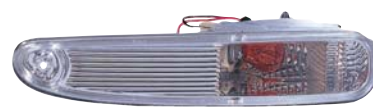

TUNING PARTS

316-1302PXU-VC