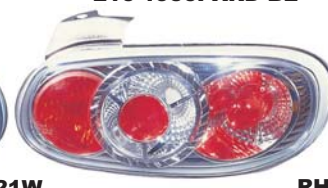

12V21W

RHD

216-1956PXRDBE