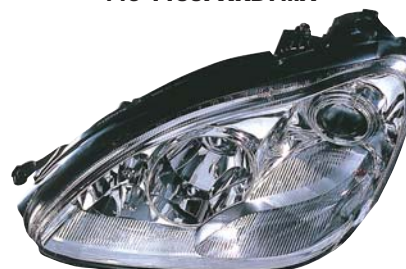

TUNING PARTS

440-1133PXL7EA W/O MOTOR
440-1133PXR7EA W/O MOTOR
440-1133PXL7MA W/MOTOR
440-1133PXR7MA W/MOTOR

H7/H7/H7/PY21W/W5W

TUNING PARTS
440-1133PXL7HM2

440-1133PXL7HEA
440-1133PXR7HEA

440-1133PXL7HMA
440-1133PXR7HMA
440-1133PXL7HMC

HID