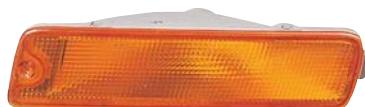

MIRAGE SEDAN '97-'01
REPLACEMENT FOR
314-1508PTB-VC
CORNER LAMP
10PRS 3.19CFT
OEM PARTS
314-1508R/L-AS

TUNING PARTS
314-1508PTB-VC

12V21/5W
MONTERO SPORT '97-'99
REPLACEMENT FOR
314-1611PXASVC
FRONT LAMP
10PRS 2.33CFT
OEM PARTS
314-1611R/L-AS

TUNING PARTS
314-1611PXASVC

CLEAR
PICK-UP MIGHTY MA '87-'96
REPLACEMENT FOR
314-1603P-A-VC
FRONT LAMP
20PRS 2.98CFT
OEM PARTS
314-1603R/L-AS

TUNING PARTS
314-1603P-A-VC

12V21W
314-1504P-B-1C
CORNER LAMP
20PRS 4.07CFT
OEM PARTS
314-1509R/L-AS