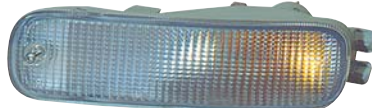

ALTIMA '89-'90

REPLACEMENT FOR

215-1537P-A-C
CORNER LAMP
 20PCS 5.08CFT

OEM PARTS
 215-1641R/L

TUNING PARTS
 215-1537P-A-C

CLEAR LENS
215-1641R/L-A-GC
FRONT LAMP
 50PCS 4.44CFT
215-1641PXA-VC
FRONT LAMP
 20PRS 2.40CFT

OEM PARTS
 215-1641R/L

TUNING PARTS
 215-1641R/L-A-GC

PY21W CLEAR
TUNING PARTS
 215-1641PXA-VC

PY21W MR TYPE

ALTIMA '93-'97

REPLACEMENT FOR

315-1105PXAS
315-1105PXAS2
HEAD LAMP
 3PRS 6.68CFT

OEM PARTS
 315-1105R/L-AS

TUNING PARTS
 315-1105PXAS

MR TYPE
TUNING PARTS
 315-1105PXAS2

MR TYPE
315-1405PTB-VC
315-1405PTB-VS
SIDE LAMP
 50PRS 1.77CFT

OEM PARTS
 315-1405R/L-AS

TUNING PARTS
 315-1405PTB-VC

CLEAR
TUNING PARTS
 315-1405PTB-VS

SMOKE
315-1605PTA-VC
315-1605PXASVC
FRONT LAMP
 20PRS 3.58CFT

OEM PARTS
 315-1605R/L-AS

TUNING PARTS
 315-1605PTA-VC

315-1605PXASVC

ALTIMA '98-'99

REPLACEMENT FOR

315-1531PTB-VC
CORNER LAMP
 10PRS 4.53CFT

OEM PARTS
 315-1531R/L-AS