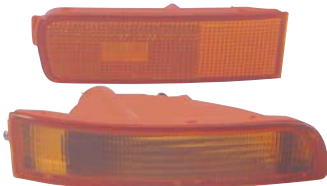

MAXIMA '97-'99

REPLACEMENT FOR

315-1614FTB-VC
315-1614FTX
315-1614FTX-S
FRONT LAMP
10FPS 4.60CFT
20FPS 4.49CFT
(315-1614+
315-1406)

OEM PARTS

315-1406R/L-AS
315-1614R/L-US