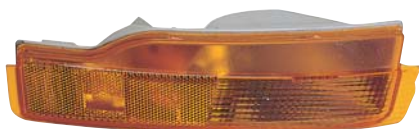

SUNFIRE '95-'05

REPLACEMENT FOR

332-1659P-B-C
FRONT LAMP
20PRS 4.15CFT

OEM PARTS

332-1659R/L-US