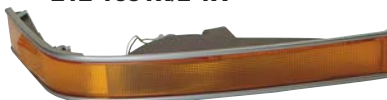

HIACE WAGON

REPLACEMENT FOR

**212-1651PCA-VC
FRONT LAMP
10PCS 8.24CFT**

OEM PARTS

212-1651R/L-1A