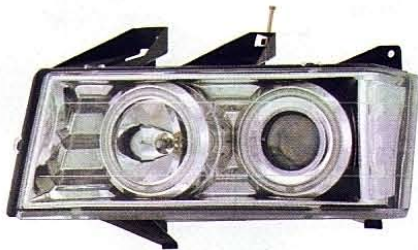

EAGLE EYES
GMC PERFORMANCE TRENDS
CANYON

'04-'10

Original

➔ **GM325-B001L/R**
 L:15911833
 R:15977834

GM399-B1WCW
 (MIST BLACK HOUSING)

GM399-B0WCW
 (CHROME HOUSING)

(CCFL)
HEAD LAMP
 1set/4.86

(CLEAR PROJECTOR)
 (CLEAR REFLECTOR)

(ION PROJECTOR)
 (AMBER REFLECTOR)

CANYON

'04-'10

GM399-B1WCA
 (MIST BLACK HOUSING)

GM399-B0WCA
 (CHROME HOUSING)

(CCFL)
HEAD LAMP
 1set/4.86

(CLEAR PROJECTOR)
 (AMBER REFLECTOR)

Original