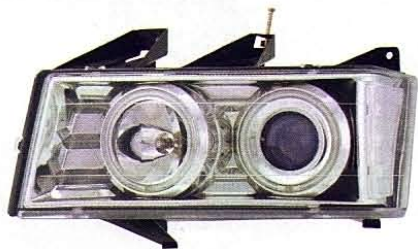

EAGLE EYES
GMC PERFORMANCE TRENDS
CANYON

'04-'10

Original

➔ **GM325-B001L/R**
 L:15911833
 R:15977834

GM399-B1WCW
 (MIST BLACK HOUSING)

GM399-B0WCW
 (CHROME HOUSING)

(CCFL)
HEAD LAMP
 1set/4.86

(CLEAR PROJECTOR)
 (CLEAR REFLECTOR)

GM399-B1BCW
 (MIST BLACK HOUSING)

GM399-B0WCW
 (CHROME HOUSING)

(CCFL)
HEAD LAMP
 1set/4.86

(ION PROJECTOR)
 (CLEAR REFLECTOR)

GM399-B1BCA
 (MIST BLACK HOUSING)

GM399-B0BCA
 (CHROME HOUSING)

(CCFL)
HEAD LAMP
 1set/4.86

(ION PROJECTOR)
 (AMBER REFLECTOR)

CANYON

'04-'10

GM399-B1WCA
 (MIST BLACK HOUSING)

GM399-B0WCA
 (CHROME HOUSING)

(CCFL)
HEAD LAMP
 1set/4.86

(CLEAR PROJECTOR)
 (AMBER REFLECTOR)

Original