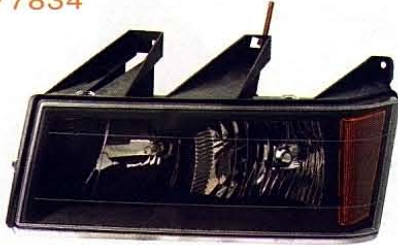

EAGLE EYES
GMC PERFORMANCE TRENDS
CANYON

'04-'10

Original

➔ **GM325-B001L/R**
 L:15911833
 R:15977834

GM399-B1WCW
 (MIST BLACK HOUSING)

GM399-B0WCW
 (CHROME HOUSING)

(CCFL)
HEAD LAMP
 1set/4.86

(CLEAR PROJECTOR)
 (CLEAR REFLECTOR)