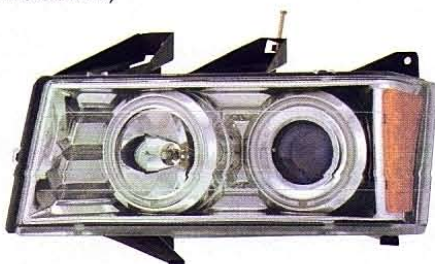

(CCFL)
HEAD LAMP
1set/4.86

(ION PROJECTOR)
(CLEAR REFLECTOR)

GM399-B1BCA
(MIST BLACK HOUSING)

GM399-B0BCA
(CHROME HOUSING)

(CCFL)
HEAD LAMP
1set/4.86

(ION PROJECTOR)
(AMBER REFLECTOR)