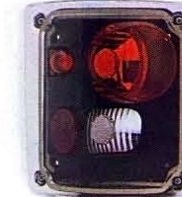

COMPOSITE H/L TYPE

JIMMY(FULL SIZE)

'78-'91

Original

→ GM123-U000L/R

GM260-UURW2

REAR LAMP
5set/2.4

GM260-UUCF2
(CARBON FIBER)

REAR LAMP
5set/2.4

GM260-U1RS2
(SMOKE LENS)

GM260-U1RW2
(CLEAR LENS)

REAR LAMP
5set/2.4

(MIST BLACK HOUSING)

GM260-UURD2
(SMOKE LENS)

REAR LAMP
5set/2.4

GM260-UURD2-SL
(DARK SOMOKE)