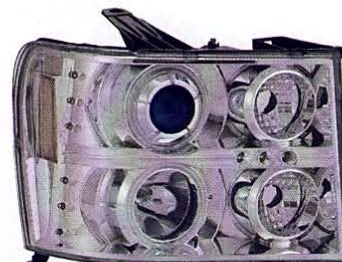

(CCFL)
HEAD LAMP
1set/3.43

(CLEAR PROJECTOR)
(W/CLEAR REFLECTOR)

A
B
C
D
E
F
G
H
I
J
K
L
M
N
O
P
Q
R
S
T
U
V