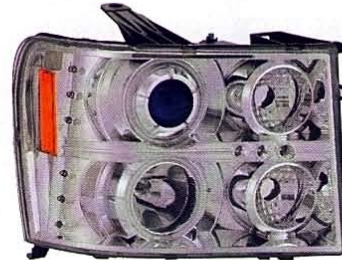

(CCFL)
HEAD LAMP
1set/3.43

(ION PROJECTOR)
(W/AMBER REFLECTOR)

GM452-B1WCA
(MIST BLACK HOUSING)

GM452-B0WCA
(CHROME HOUSING)