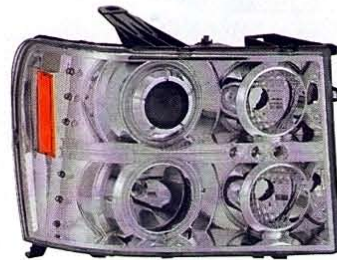

(CCFL)
HEAD LAMP
1set/3.43

(CLEAR PROJECTOR)
(W/AMBER REFLECTOR)

GM452-B1BCW
(MIST BLACK HOUSING)

GM452-B0BCW
(CHROME HOUSING)