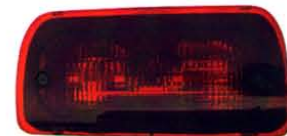

GM279-U1RS2
(SMOKE LENS)

REAR LAMP
5set/4'

(MIST BLACK HOUSING)

Original

→ **T12A004-B001L/R**

T12A004-EHR1
(ALL RED LENS)

(LED)
3RD BRAKE LAMP
5set/4'

A
B
C
D
E
F
G
H
I
J
K
L
M
N
O
P
Q
R
S
T
U
V