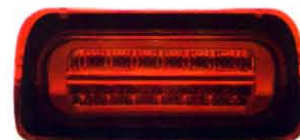

'94-'04

GM279-UUBC2
(HYBER BLACK HOUSING)

GM279-UUCF2
(CARBON FIBER HOUSING)

GM279-UURW2
(CHROME HOUSING)

REAR LAMP
5set/4'

GM279-UURD2
(SMOKE LENS)

REAR LAMP
5set/4'

GM279-U1RW2
(CLEAR LENS)

GM279-U1RS2
(SMOKE LENS)

REAR LAMP
5set/4'

(MIST BLACK HOUSING)

Original

→ **T12A004-B001L/R**

T12A004-EHR1
(ALL RED LENS)

(LED)
3RD BRAKE LAMP
5set/4'

A
B
C
D
E
F
G
H
I
J
K
L
M
N
O
P
Q
R
S
T
U
V