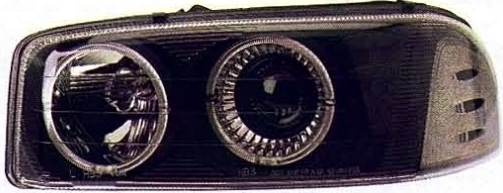

SIERRA DENALI / C3

'99-'07

GM315-B1WHW

'99-'07 DENALI
'99-'02 C3

(W/HALO RIM) (MIST BLACK HOUSING)
HEAD LAMP (CLEAR PROJECTOR)
3set/5.88' (CLEAR REFLECTOR)

GM255-B1B10

(MIST BLACK HOUSING)

'99-'07 DENALI
'99-'02 C3

GM255-B0B10

(CHROME HOUSING)

HEAD LAMP (ION PROJECTOR)
3set/6.33' (CLEAR REFLECTOR)

GM255-B1W10

(MIST BLACK HOUSING)

'99-'07 DENALI
'99-'02 C3

GM255-B0W10

(CHROME HOUSING)