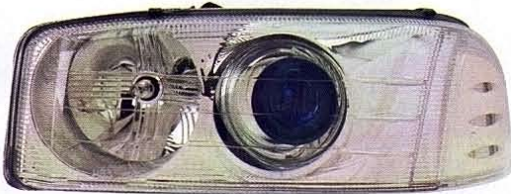

SIERRA DENALI / C3

'99-'07

GM315-B1WHW

'99-'07 DENALI
'99-'02 C3

(W/HALO RIM) (MIST BLACK HOUSING)
HEAD LAMP (CLEAR PROJECTOR)
3set/5.88' (CLEAR REFLECTOR)

GM255-B1B10

(MIST BLACK HOUSING)

'99-'07 DENALI
'99-'02 C3

GM255-B0B10

(CHROME HOUSING)

HEAD LAMP (ION PROJECTOR)
3set/6.33' (CLEAR REFLECTOR)

GM255-B1W10

(MIST BLACK HOUSING)

'99-'07 DENALI
'99-'02 C3

GM255-B0W10

(CHROME HOUSING)