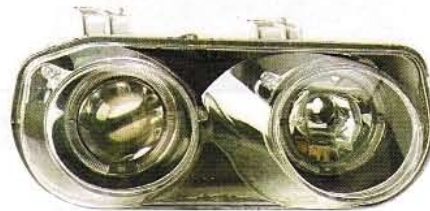

HEAD LAMP (CLEAR PROJECTOR CLEAR REFLECTOR)
2set/5.6

➤ **HD386-B1WCW** (MIST BLACK HOUSING)(CCFL) '98-'01

➤ **HD386-B0WCW** (CHROME HOUSING)(CCFL)

➤ **HD386-B1WHW** (MIST BLACK HOUSING)(HALO RIM)

➤ **HD386-B0WHW** (CHROME HOUSING)(HALO RIM)