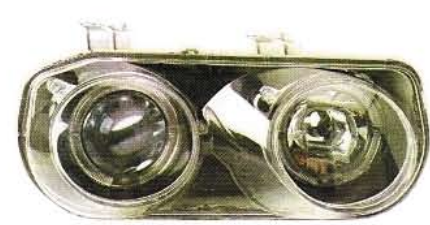

HEAD LAMP (ION PROJECTOR CLEAR REFLECTOR)
2set/5.6