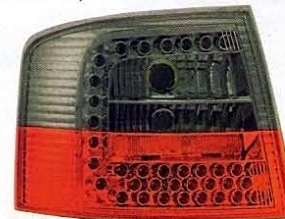

➔ AD055-BERE2

(RED&CLEAR LENS)

(LED)
REAR LAMP
3set/4.56

WAGON

➔ AD055-BEDE2

(RED&SMOKE LENS)

(LED)
REAR LAMP
3set/4.56

WAGON

➔ AD055-BESE2

(SMOKE LENS)

(LED)
REAR LAMP
3set/4.56

WAGON

➔ AD023-U00D2

(SMOKE)

SIDE LAMP
100set/1

'98-'02