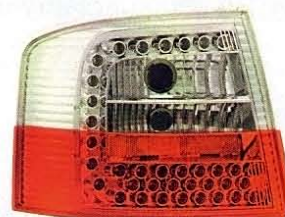

(7PN)

(LED)
REAR LAMP
3set/5.16

(ALL SMOKE LENS)

4D

A6

05,'97-05,'04

Original

➔ AD055-B300L/R

➔ AD055-BERE2

(RED&CLEAR LENS)

(LED)
REAR LAMP
3set/4.56

WAGON

➔ AD055-BEDE2

(RED&SMOKE LENS)

(LED)
REAR LAMP
3set/4.56

WAGON