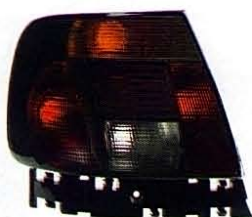

A4 B5

11,'94-12,'98

A6/S6

06,'04-10,'08

➤ AD035-BESE2-E (EUROPE TYPE)
(ALL SMOKE LENS)

(LED)
REAR LAMP
4set/6.06

4D

➤ AD027-B0RW2 (USA TYPE)

➤ AD027-BERW2 (EUROPE TYPE)

REAR LAMP
4set/6.1

4D

➤ AD013-A00W2 (EUROPE TYPE)

REAR LAMP
4set/6.1

4D

➤ AD013-A00D2 (EUROPE TYPE)

REAR LAMP
4set/6.1

4D

➤ AD012-B00W2

(CLEAR)

SIDE LAMP
100set/4.6

➤ AD012-B00B2

(BLUE)

SIDE LAMP
100set/4.6

➤ AD012-B00D2

(SMOKE)

SIDE LAMP
100set/4.6

Original

➤ AD060-B201L/R

➤ AD060-B2WC0

(HALOGEN)
HEAD LAMP

➤ AD060-B3WC0

(HALOGEN)