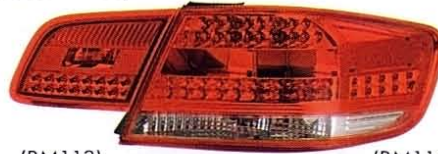

➤ **BM122-B0RE4**

(RED & CLEAR LENS)

(LED) (BM113)
REAR LAMP &
REAR BACK LAMP
2set/4.28

(BM114)

2D

➤ **BM122-B0DE4**

(RED & SMOKE LENS)