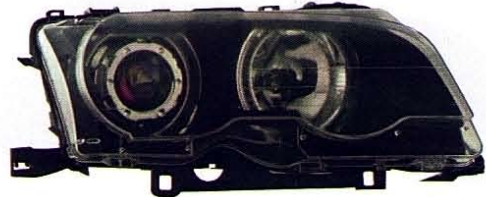

(CHROME HOUSING)(W/MOTOR)

(EUROPE TYPE)

➤ **BM074-B3BCW**

(BLACK HOUSING)(W/MOTOR)

(EUROPE TYPE)

(CCFL)
HEAD LAMP
1set/4.29

(ION PROJECTOR)

➤ **BM074-B0WCW**