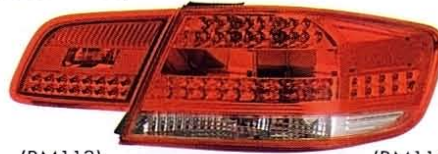

E90 4D

➤ **BM100-BUSE4** (USA TYPE) '06-'08

➤ **BM100-BESE4** (EUROPE TYPE) 04,'05-08,'08
(ALL SMOKE LENS)
(BM098+BM099)

(LED)
REAR LAMP &
REAR BACK LAMP
4set/6.32

E90 4D

➤ **BM131-B0SE2**

(ALL SMOKE LENS)

(LED)
SIDE LAMP
50set/1.6'

➤ **BM131-B0WE2**

(CRYSTAL)

(LED)
SIDE LAMP
50set/1.6'

➤ **BM092-U0WW2**

(CRYSTAL)

➤ **BM092-U0WD2**

(SMOKE)

➤ **BM092-J0WW2**

(CRYSTAL)(W/BULB)

➤ **BM092-J0WD2**

(SMOKE)(W/BULB)

SIDE LAMP
50set/1.6'

'06-'07

Original

➤ **BM113-B000L/R+ BM114-B000L/R**
L:63-21-7-174-403 L:63-21-7-162-299
R:63-21-7-174-404 R:63-21-7-162-300

➤ **BM122-B0RE4**

(RED & CLEAR LENS)

(LED) (BM113)
REAR LAMP &
REAR BACK LAMP
2set/4.28

(BM114)

2D

➤ **BM122-B0DE4**

(RED & SMOKE LENS)

(LED)
REAR LAMP &
REAR BACK LAMP
2set/4.28

2D