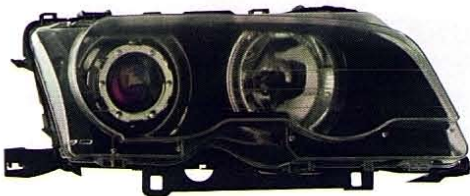

(HALO RIM)
HEAD LAMP
1set/4.29

(HALOGEN)
(ION PROJECTOR)
(W/MOTOT)

➤ **BM074-B2WHW**

(CHROME HOUSING)

(EUROPE TYPE)

'01-'03

➤ **BM074-B3WHW**

(MIST BLACK HOUSING)

(EUROPE TYPE)