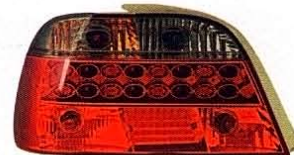

(RED & CLEAR LENS)

'98-'01

(LED)
REAR LAMP
3set/3.84

(VERSION II)

➤ **BM070-BERD2-2V** (EUROPE TYPE)

(RED & SMOKE LENS)

'98-'01

(LED)
REAR LAMP
3set/3.84

(VERSION II)

➤ **BM070-BERE2** (EUROPE TYPE)

(RED & CLEAR LENS)

'98-'01

(LED)
REAR LAMP
3set/3.84

➤ **BM070-BERD2** (EUROPE TYPE)

(RED & SMOKE LENS)

'98-'01