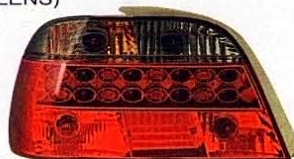

(RED & CLEAR LENS)

'98-'01

(LED)
REAR LAMP
3set/3.84

(VERSION II)

➤ **BM070-BERD2-2V** (EUROPE TYPE)

(RED & SMOKE LENS)

'98-'01

(LED)
REAR LAMP
3set/3.84

(VERSION II)

➤ **BM070-BERE2** (EUROPE TYPE)

(RED & CLEAR LENS)

'98-'01

(LED)
REAR LAMP
3set/3.84

➤ **BM070-BERD2** (EUROPE TYPE)

(RED & SMOKE LENS)

'98-'01