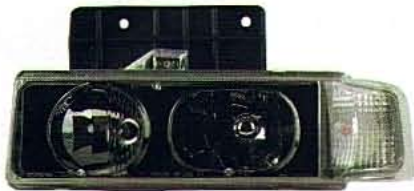

HEAD LAMP
2set/3.4

GM222-B0022 (JAPAN TYPE)

(CHROME HOUSING & CRYSTAL LENS)