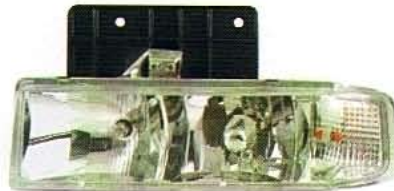

GM222-BBC22 (JAPAN TYPE)

(HYPER BLACK HOUSING & CRYSTAL LENS)

HEAD LAMP
2set/3.4

ASTRO

'85-'05

GM222-B0022-I

(CHROME HOUSING & CRYSTAL LENS)

HEAD LAMP
2set/3.4