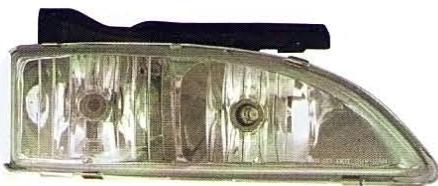

- A
- B
- C
- D
- E
- F
- G
- H
- I
- J
- K
- L
- M
- N
- O
- P
- Q
- R
- S
- T
- U
- V

CHEVROLET

CAVALIER

'00-'02

Original

➔ GM214-U000 L/R
L:22667009
R:22667010

GM214-UUWW2
(CRYSTAL LENS)

PARK/SIGNAL/
SIDE MAKER LAMP
6set/4.14'

CAVALIER

'95-'99

Original

➔ GM111-B001L/R, GM110-U001L/R
L:16523441 L:5978063
R:16523442 R:5978064

GM374-B0014

HEAD LAMP &
CORNER LAMP

GM357-B0012-@
(CRYSTAL LENS)

HEAD LAMP
2set/5