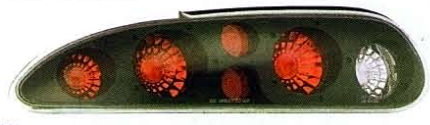

REAR LAMP
4set/5'

GM253-U1RS2

(MIST BLACK HOUSING)

GM253-UURS2

(CHROME HOUSING)

REAR LAMP
4set/5'

(SMOKE LENS)

CHEVROLET

CAVALIER

'03-'05

Original

GM286-B001L/R

L:22707274
R:22707273

GM286-B1A12

(MIST BLACK HOUSING)(AMBER REFLECTOR)

HEAD LAMP
2set/5.21