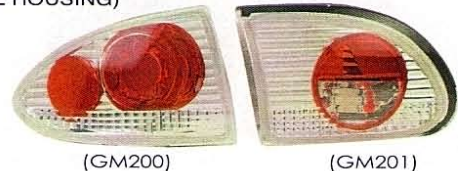

SIDE MARKER LAMP
20set/3.98

CHEVROLET CAVALIER

'95-'99

GM202-UUBC4

(HYPER BLACK)

GM202-UURW4

(CHROME HOUSING)

REAR LAMP
4set/4.5