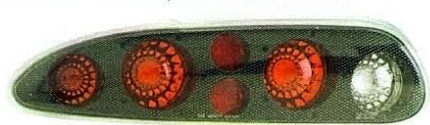

GM253-UUCF2

(CARBON FIBER HOUSING)

REAR LAMP
4set/5'