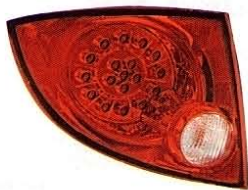

COBALT

'05-'09

Original

➔ GM376-B000L/R  
L:25823649  
R:25823659

GM417-BURE2  
(RED & CLEAR LENS)

(LED)  
REAR LAMP  
3set/4.53

4D

GM417-BUDE2  
(RED & SMOKE LENS)

(LED)  
REAR LAMP  
3set/4.53

4D

Original

➔ GM375-B000L/R  
L:15797855  
R:15797856

GM397-BUWE2  
(ALL CLEAR LENS)

GM397-BURE2  
(ALL RED LENS)

(LED)  
REAR LAMP  
3set/1.59

2D