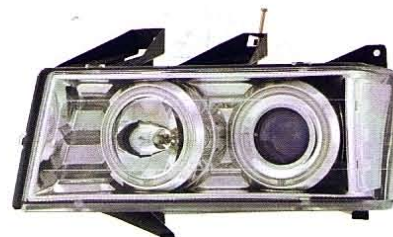

GM399-B0BCW

(CHROME HOUSING)

(CCFL)
HEAD LAMP
1set/4.86

(ION PROJECTOR)
(CLEAR REFLECTOR)

GM399-B1BCA

(MIST BLACK HOUSING)