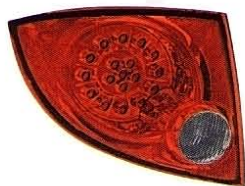

COBALT

'05-'09

Original

➔ GM376-B000L/R  
L:25823649  
R:25823659

GM417-BURE2  
(RED & CLEAR LENS)

(LED)  
REAR LAMP  
3set/4.53

4D

GM417-BUDE2  
(RED & SMOKE LENS)

(LED)  
REAR LAMP  
3set/4.53

4D

Original

➔ GM375-B000L/R  
L:15797855  
R:15797856

GM397-BUWE2  
(ALL CLEAR LENS)

GM397-BURE2  
(ALL RED LENS)

(LED)  
REAR LAMP  
3set/1.59

2D