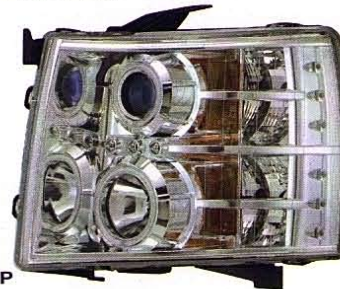

Original

➤ **GM436-B001 L/R**
L:25833678
R:25833679

GM450-B1BCA 
(MIST BLACK HOUSING&ION PROJECTOR)
(AMBER REFLECTOR)

(CCFL)
HEAD LAMP
1set/4.85'

GM450-B0BCA 
(CHROME HOUSING&ION PROJECTOR)
(AMBER REFLECTOR)