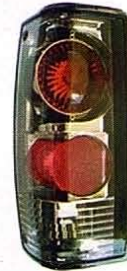

CHEVROLET

S10

'82-'93

SILVERADO 1500/2500/3500
'07-'10/ 1500 HYBRID '09

'07-'10

- A
- B
- C
- D
- E
- F
- G
- H
- I
- J
- K
- L
- M
- N
- O
- P
- Q
- R
- S
- T
- V

GM187-UUCF2
(CARBON FIBER)

REAR LAMP
4set/1.88

GM187-UURW2
(CHROME HOUSING)

REAR LAMP
4set/1.88

GM187-UUBC2
(HYPER BLACK)

REAR LAMP
4set/1.88

GM187-U1RS2
(SMOKE LENS)

REAR LAMP
4set/1.88

GM187-U1RW2
(CLEAR LENS)

(MIST BLACK HOUSING)

Original

➤ **GM436-B001 L/R**
L:25833678
R:25833679

GM450-B1BCA 
(MIST BLACK HOUSING&ION PROJECTOR)
(AMBER REFLECTOR)

(CCFL)
HEAD LAMP
1set/4.85'

GM450-B0BCA 
(CHROME HOUSING&ION PROJECTOR)
(AMBER REFLECTOR)