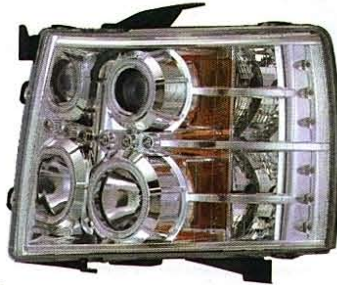

EAGLE EYES

PERFORMANCE TRENDS

SILVERADO 1500/2500/3500
'07-'10/ 1500 HYBRID '09

'07-'10

GM450-B0WCA

(CHROME HOUSING&CLEAR PROJECTOR)
(AMBER REFLECTOR)