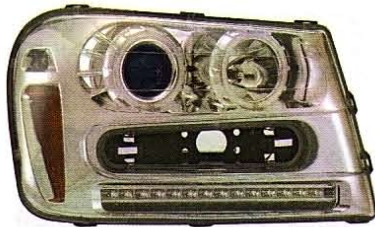

(CCFL)
HEAD LAMP
1set/4.04'

(ION PROJECTOR)
(AMBER REFLECTOR)

GM465-B1WCA

(MIST BLACK HOUSING)

GM465-B0WCA

(CHROME HOUSING)