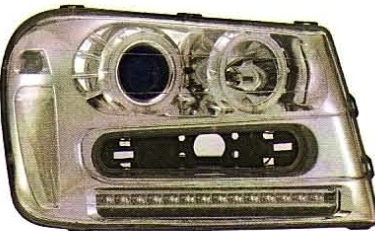

GM465-B0WCA

(CHROME HOUSING)

(CCFL)
HEAD LAMP
1set/4.04'

(CLEAR PROJECTOR)
(AMBER REFLECTOR)

GM465-B1BCW

(MIST BLACK HOUSING)

GM465-B0BCW

(CHROME HOUSING)