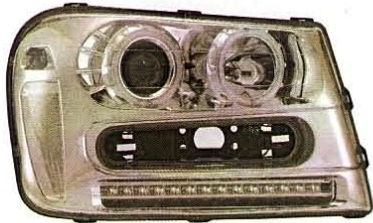

(CCFL)
HEAD LAMP
1set/4.04'

(ION PROJECTOR)
(CLEAR REFLECTOR)

CHEVROLET

TRAILBLAZER

'02-'08

GM465-B0WCW 

GM465-B7WCW  (RHD)
(CHROME HOUSING & CLEAR PROJECTOR)
(CLEAR REFLECTOR)

(CCFL)
HEAD LAMP
1set/4.04'