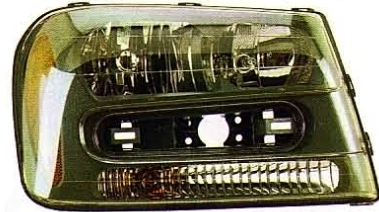

GM407-BUWW2

(ALL CLEAR LENS)

REAR LAMP
5set/3.57

(W/RED REFLECTOR)

GM407-BUMW2

(DARK SMOKE LENS)(W/RED REFLECTOR)

REAR LAMP
5set/3.57

Original

→ **GM559-B0000**

T12A005-EHS1

3RD BRAKE LAMP
10pcs/0.8'

CHEVROLET TRAILBLAZER

'02-'08

Original

→ **GM235-B001L/R**

L:15930645
R:15930644