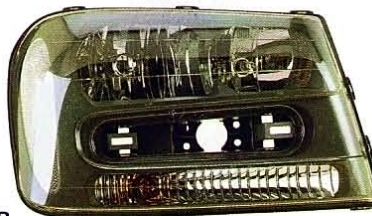

(JDM TYPE)

(CLEAR REFLECTOR)

HEAD LAMP
1set/3.59'

EAGLE EYES

PERFORMANCE TRENDS

CHEVROLET

TRAILBLAZER

TRUCK