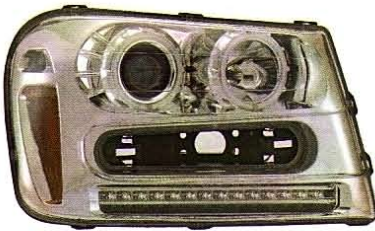

(CCFL)
HEAD LAMP
1set/4.04'

(CLEAR PROJECTOR)
(AMBER REFLECTOR)

GM465-B1BCW

(MIST BLACK HOUSING)

GM465-B0BCW

(CHROME HOUSING)