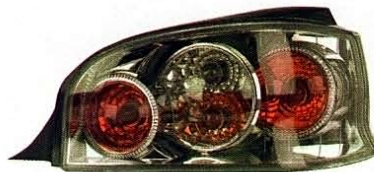

CITROEN

NEW SAXO

'96-'01

Original

➔ CR020-A000L/R
L:00-2530-07-01
R:00-2530-08-01

➔ CR020-B0RW2 (EUROPE TYPE)

REAR LAMP
4set/5.4'

A