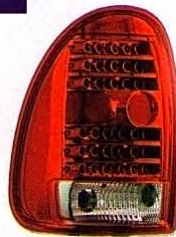

## CARAVAN

'96-'00

### Original

→ **CS048-U000L/R**  
L:4576245  
R:4576244

**CS224-BURE2**  
(RED & CLEAR LENS)

(LED)  
REAR LAMP  
5set/4.64'

**CS224-BUDE2**  
(RED & SMOKE LENS)

(LED)  
REAR LAMP  
5set/4.64'

**CS224-BUSE2**  
(ALL SMOKE LENS)