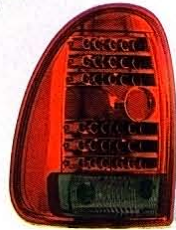

## CARAVAN

'96-'00

### Original

→ **CS048-U000L/R**  
L:4576245  
R:4576244

**CS224-BURE2**  
(RED & CLEAR LENS)

(LED)  
REAR LAMP  
5set/4.64'

**CS224-BUDE2**  
(RED & SMOKE LENS)

(LED)  
REAR LAMP  
5set/4.64'

**CS224-BUSE2**  
(ALL SMOKE LENS)