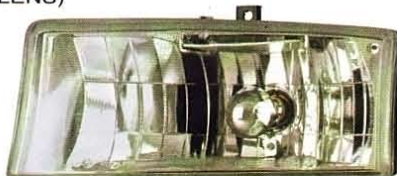

CS173-B0012
(CRYTAL LENS)