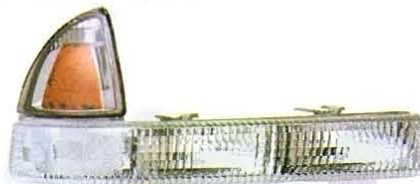

CS170-U0WA2

PARK SIGNAL SIDE LAMP
5set/4.07

CS058-U10W2

'97-'98/8/18