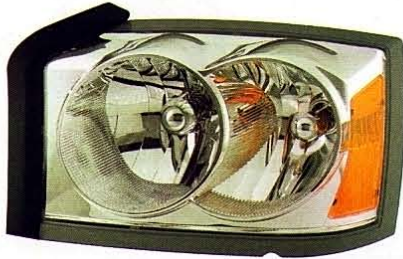

DAKOTA

'05-'09

Original

➔ CS177-B001L/R
L:55077607AB
R:55077606AB

DAKOTA

'05-'09

Original

➔ CS178-B000L/R
L:55077605AC/ AD
R:55077604AC/ AD

CS223-B1BCA (ION PROJECTOR) '05-'07

CS223-B1WCA (CLEAR PROJECTOR)

(CCFL) HEAD LAMP
1set/3.56'

(MIST BLACK HOUSING)
(AMBER REFLECTOR)

DODGE

DAKOTA

'97-'04

Original