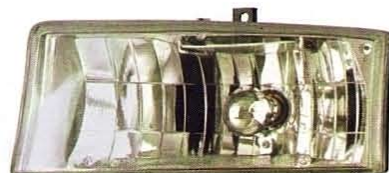

CS173-B0012

(CRYTAL LENS)