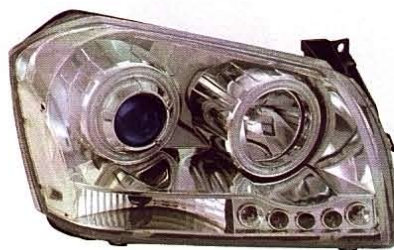

DODGE

MAGNUM

'05-'08

Original

➔ **CS176-B001L/R, B101L/R**
 L:4806059AC/AE/AF L:4805755AC/AE/AF
 R:4806058AC/AE/AF R:4805754AC/AE/AF

CS217-B1WCA (MIST BLACK HOUSING) '05-'07

CS217-B0WCA (CHROME HOUSING)

(CCFL) HEAD LAMP 1set/4.46' (CLEAR PROJECOTR) (AMBER REFLECTOR) 2.7L/3.5L/ 5.7L Eng

CS217-B1BCA (MIST BLACK HOUSING) '05-'07

CS217-B0BCA (CHROME HOUSING)

(CCFL) HEAD LAMP 1set/4.46' (ION PROJECOTR) (AMBER REFLECTOR) 2.7L/3.5L/ 5.7L Eng

MAGNUM

'05-'08

CS217-B1BCW (MIST BLACK HOUSING) '05-'07

CS217-B0BCW (CHROME HOUSING)

(CCFL) HEAD LAMP 1set/4.46' (ION PROJECOTR) (CLEAR REFLECTOR) 2.7L/3.5L/ 5.7L Eng

CS217-B1WCW (MIST BLACK HOUSING) '05-'07

CS217-B0WCW (CHROME HOUSING)

(CCFL) HEAD LAMP 1set/4.46' (CLEAR PROJECOTR) (CLEAR REFLECTOR) 2.7L/3.5L/ 5.7L Eng

Original

➔ **CS190-B000L/R**
 L:4805967AC/ AH
 R:4805966AC/ AH

CS190-BURE2 (RED & CLEAR LENS)

(LED) REAR LAMP 3set/6.9'

A
B
C
D
E
F
G
H
I
J
K
L
M
N
O
P
Q
R
S
T
U
V

MAGNUM

'05-'08

CS190-BUDE2
 (RED & SMOKE LENS)