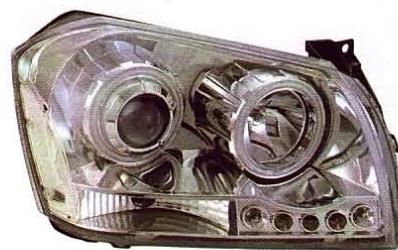

DODGE

MAGNUM

'05-'08

Original

➔ **CS176-B001L/R, B101L/R**
 L:4806059AC/AE/AF L:4805755AC/AE/AF
 R:4806058AC/AE/AF R:4805754AC/AE/AF

CS217-B1WCA (MIST BLACK HOUSING) '05-'07

CS217-B0WCA (CHROME HOUSING)

(CCFL) HEAD LAMP 1set/4.46' (CLEAR PROJECOTR) (AMBER REFLECTOR) 2.7L/3.5L/ 5.7L Eng

CS217-B1BCA (MIST BLACK HOUSING) '05-'07

CS217-B0BCA (CHROME HOUSING)

(CCFL) HEAD LAMP 1set/4.46' (ION PROJECOTR) (AMBER REFLECTOR) 2.7L/3.5L/ 5.7L Eng

MAGNUM

'05-'08

CS217-B1BCW (MIST BLACK HOUSING) '05-'07

CS217-B0BCW (CHROME HOUSING)

(CCFL) HEAD LAMP 1set/4.46' (ION PROJECOTR) (CLEAR REFLECTOR) 2.7L/3.5L/ 5.7L Eng

CS217-B1WCW (MIST BLACK HOUSING) '05-'07

CS217-B0WCW (CHROME HOUSING)

(CCFL) HEAD LAMP 1set/4.46' (CLEAR PROJECOTR) (CLEAR REFLECTOR) 2.7L/3.5L/ 5.7L Eng

Original

➔ **CS190-B000L/R**
 L:4805967AC/ AH
 R:4805966AC/ AH

CS190-BURE2 (RED & CLEAR LENS)

(LED) REAR LAMP 3set/6.9'

A
B
C
D
E
F
G
H
I
J
K
L
M
N
O
P
Q
R
S
T
U
V

MAGNUM

'05-'08

CS190-BUDE2
 (RED & SMOKE LENS)