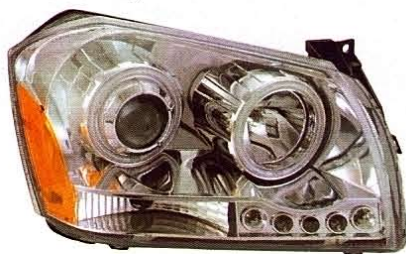

DODGE

MAGNUM

'05-'08

Original

➔ **CS176-B001L/R, B101L/R**
 L:4806059AC/AE/AF L:4805755AC/AE/AF
 R:4806058AC/AE/AF R:4805754AC/AE/AF

CS217-B1WCA (MIST BLACK HOUSING) '05-'07

CS217-B0WCA (CHROME HOUSING)

(CCFL) HEAD LAMP 1set/4.46' (CLEAR PROJECOTR) (AMBER REFLECTOR) 2.7L/3.5L/ 5.7L Eng

CS217-B1BCA (MIST BLACK HOUSING) '05-'07

CS217-B0BCA (CHROME HOUSING)

(CCFL) HEAD LAMP 1set/4.46' (ION PROJECOTR) (AMBER REFLECTOR) 2.7L/3.5L/ 5.7L Eng

MAGNUM

'05-'08

CS217-B1BCW (MIST BLACK HOUSING) '05-'07