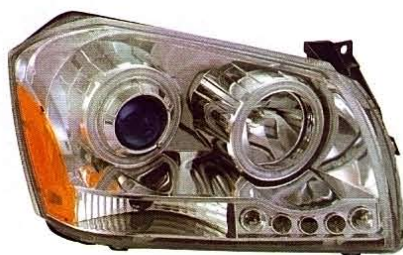

DODGE

MAGNUM

'05-'08

Original

➔ **CS176-B001L/R, B101L/R**
 L:4806059AC/AE/AF L:4805755AC/AE/AF
 R:4806058AC/AE/AF R:4805754AC/AE/AF

CS217-B1WCA (MIST BLACK HOUSING) '05-'07

CS217-B0WCA (CHROME HOUSING)

(CCFL) HEAD LAMP 1set/4.46' (CLEAR PROJECOTR) (AMBER REFLECTOR) 2.7L/3.5L/ 5.7L Eng

CS217-B1BCA (MIST BLACK HOUSING) '05-'07

CS217-B0BCA (CHROME HOUSING)

(CCFL) HEAD LAMP 1set/4.46' (ION PROJECOTR) (AMBER REFLECTOR) 2.7L/3.5L/ 5.7L Eng

MAGNUM

'05-'08

CS217-B1BCW (MIST BLACK HOUSING) '05-'07