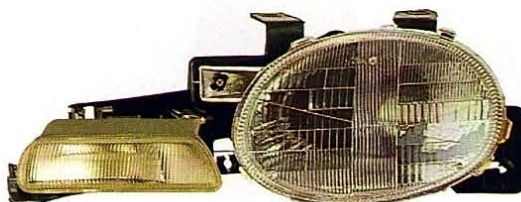

SIDE MARKER LAMP
50set/2.05'

Original

➔ **CS085-U000L/R**
L:5288527AF/AI/AJ
R:5288526AF/AI/AJ

CS120-UURW2

REAR LAMP
4set/7.8

NEON

'95-'99

Original

➔ **CS031-B001L/R+** **CS032-U000L/R**
L:4761449AB L:4762329AB
R:4761448AB R:4762328AB

CS148-B0014

HEAD LAMP &
PARK / SIGNAL LAMP
2set/5.46'

CS134-B0012

HEAD LAMP
2set/4.29'

CS137-U00D2

(SMOKE LENS)

PARK SIGNAL LAMP
20set/2.16'