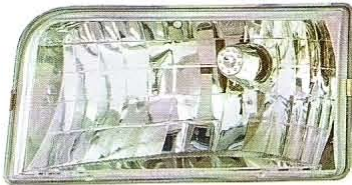

FORD

BRONCO

'92-'96

Original

➤ **FR088-B001L/R+FR109-U000L/R+FR110-U000L/R**
 L:F2TZ13008B L:F2TZ15A201D L:F5TZ13201AB
 R:F2TZ13008A R:F2TZ15A201C R:F5TZ13200AB

A
B
C
D
E
F
G
H
I
J
K
L
M
N
O
P
Q
R
S
T
U
V

BRONCO

'92-'96

Original

➤ **FR111-U000L/R**
 L:E9TZ13405C
 R:E9TZ13404C

➤ **FR332-B0012**
 (CRYSTAL TYPE)

HEAD LAMP
 3set/4.68

➤ **FR507-B1WHA** 
 (BLACK HOUSING)

➤ **FR507-B0WHA** 
 (CHROME HOUSING)

(LED HALO)
 HEAD LAMP & PARK / SIDE MARKER LAMP (CLEAR PROJECTOR)
 (AMBER REFLECTOR)
 1set/3.01