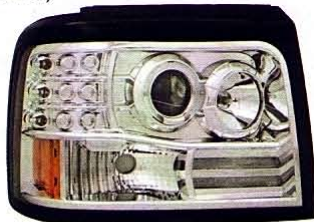

FORD

BRONCO

'92-'96

Original

➤ **FR088-B001L/R+FR109-U000L/R+FR110-U000L/R**
 L:F2TZ13008B L:F2TZ15A201D L:F5TZ13201AB
 R:F2TZ13008A R:F2TZ15A201C R:F5TZ13200AB

A
B
C
D
E
F
G
H
I
J
K
L
M
N
O
P
Q
R
S
T
U
V

BRONCO

'92-'96

Original

➤ **FR111-U000L/R**
 L:E9TZ13405C
 R:E9TZ13404C

➤ **FR332-B0012**
 (CRYSTAL TYPE)

HEAD LAMP
 3set/4.68

➤ **FR507-B1WHA** 
 (BLACK HOUSING)

➤ **FR507-B0WHA** 
 (CHROME HOUSING)

(LED HALO)
 HEAD LAMP & PARK / SIDE MARKER LAMP (CLEAR PROJECTOR)
 (AMBER REFLECTOR)
 1set/3.01

➤ **FR310-U1RW2**
 (MIST BLACK HOUSING)

➤ **FR310-UURW2**
 (VERSION 2)

REAR LAMP
 5set/3.7

➤ **FR310-U1RS2**
 (MIST BLACK HOUSING)

➤ **FR310-UURS2**
 (CHROME HOUSING)

REAR LAMP
 5set/3.7

(SMOKE LENS)

➤ **FR289-UUBC2**
 (HYPER BLACK HOUSING)