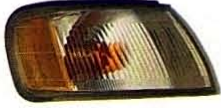

REAR LAMP
1set/1.07

HD358-J1RW2 (JAPAN TYPE)

REAR LAMP
5set/4.92

DUNK

HD315-BURW2 (JAPAN TYPE)

REAR LAMP
4set/5.6

HONDA

ODYSSEY

'95-'98

Original

➤ **HD161-U000L/R**
L:33351-SX0-A01
R:33301-SX0-A01

HD161-J00W2 (USA TYPE)

PARK/SIGNAL/
SIDE MARKER LAMP
10set/3.96

HD161-JJWA2
(AMBER REFLECTOR)

PARK/SIGNAL/
SIDE MARKER LAMP
10set/3.96

PASSPORT