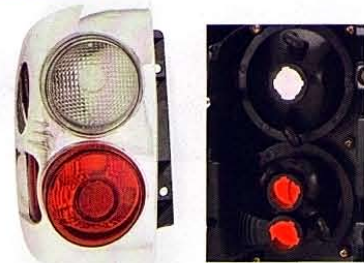

'97-'00

Original

➔ DS470-B100L/R
L:26555-1W326
R:26550-1W326

DS539-UURW2-BH
(MIST BLACK HOUSING)

DS539-UURW2

REAR LAMP
4set/4.8

A
B
C
D
E
F
G
H
I
J
K
L
M
N
O
P
Q
R
S
T
U
V