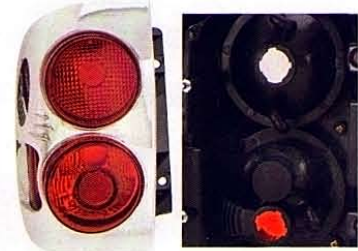

(CCFL & LED) REAR LAMP HID TYPE, W/O HID KITS 2D

QX4

'01-'03

Original

➔ DS536-B000L/R
L:26555-3W725
R:26550-3W725

DS539-U1RW2

REAR LAMP
4set/4.8

QX4