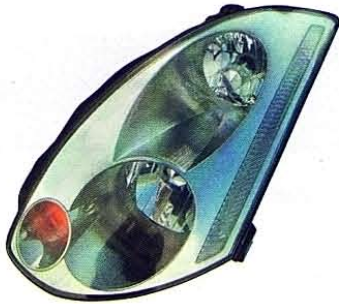

INFINITI

G35

'03-'05

Original

➔ DS625-B001L/R
L:26060-AM826
R:26010-AM826

DS632-B0WC0-D2S 
(CHROME HOUSING)(CLEAR PROJECTOR)

(CCFL & LED) REAR LAMP HID TYPE, W/O HID KITS 2D

DS632-B1WC0-D2S 
(MIST BLACK HOUSING)(CLEAR PROJECTOR)

(CCFL & LED) REAR LAMP HID TYPE, W/O HID KITS 2D

QX4

'01-'03

Original

➔ DS536-B000L/R
L:26555-3W725
R:26550-3W725

DS539-U1RW2

REAR LAMP
4set/4.8

QX4