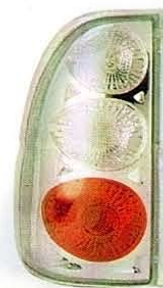

Original

→ IZ125-B700L/R

▶ IZ125-B7RE2 (THAILAND TYPE)
(RED & CLEAR LENS)

(LED)
REAR LAMP
4set/4.3

▶ IZ125-B7DE2 (THAILAND TYPE)
(RED & SMOKE LENS)

(LED)
REAR LAMP
4set/4.3

▶ IZ125-B7SE2 (THAILAND TYPE)
(ALL SMOKE LENS)

(LED)
REAR LAMP
4set/4.3

▶ IZ125-B7WE2 (THAILAND TYPE)
(ALL CLEAR LENS)

(LED)
REAR LAMP
4set/4.3

PANTHER

'00

Original

→ IZ112-U000L/R

▶ IZ112-J1RW2

REAR LAMP
5set/3.7

▶ IZ112-U0RW2

REAR LAMP
5set/3.7

PANTHER

'97

▶ IZ119-A0022

HEAD LAMP
4set/4.8

A
B
C
D
E
F
G
H
I
J
K
L
M
N
O
P
Q
R
S
T
U
V