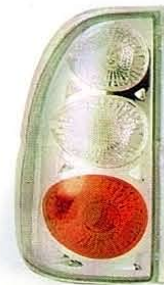

### '06-'07

Original

→ IZ125-B700L/R

▶ IZ125-B7RE2 (THAILAND TYPE)  
(RED & CLEAR LENS)

(LED)  
REAR LAMP  
4set/4.3

▶ IZ125-B7DE2 (THAILAND TYPE)  
(RED & SMOKE LENS)

(LED)  
REAR LAMP  
4set/4.3

▶ IZ125-B7SE2 (THAILAND TYPE)  
(ALL SMOKE LENS)

(LED)  
REAR LAMP  
4set/4.3

▶ IZ125-B7WE2 (THAILAND TYPE)  
(ALL CLEAR LENS)

(LED)  
REAR LAMP  
4set/4.3

## PANTHER

### '00

Original

→ IZ112-U000L/R

▶ IZ112-J1RW2

REAR LAMP  
5set/3.7

▶ IZ112-U0RW2

REAR LAMP  
5set/3.7