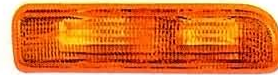

EAGLE EYES
ISUZU DANCE TRENDS
TFR 2000

'97-'01

➤ **IZ110-UUBC2**
 (HYPER BLACK HOUSING)

REAR LAMP
 5set/4.4

➤ **IZ110-UURW2**
 (CHROME HOUSING)

REAR LAMP
 5set/4.4

➤ **IZ110-U1RR2**
 (RED HOUSING)

REAR LAMP
 5set/4.4

JEEP
CHEROKEE

'97-'01

Original

➤ **CS059-U000L/R**
 L:55055143
 R:55055142

➤ **CS158-U0WW2**
 (CRYSTAL TYPE)

PARK/SIGNAL LAMP
 10set/2

Original

➤ **CS071-U000L/R**
 L:55055147
 R:55055146