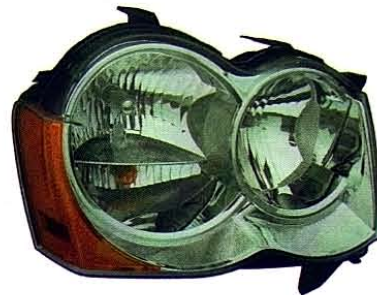

COMMANDER

'06-'09

Original

- CS209-U000L/R
L:55396459AE/AG/AH
R:55396458AE/AG/AH

- CS216-BURE2-BH
(MIST BLACK HOUSING)(RED & CLEAR LENS)

- CS216-BUDE2
(RED&SMOKE LENS)

- CS216-BURE2
(RED&CLEAR LENS)

(LED)
REAR LAMP
3set/5.37

GRAND CHEROKEE

'07-'09

Original

- CS290-B001L/R
L:55157485AE/AG
R:55157484AE/AG

- CS330-B0WCA
(CHROME HOUSING)

'08-'09

- CS330-B1WCA
(MIST BLACK HOUSING)

TBA

(CCFL)
HEAD LAMP

(AMBER REFLECTOR)

(XENON, W/O HID KIT'S)

Original

- CS289-B001L/R
L:55157483AC/AE
R:55157482AC/AE

- CS292-B0WCA 
(CHROME HOUSING)

'08-'09

- CS292-B1WCA 
(MIST BLACK HOUSING)