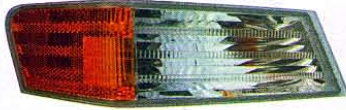

JEEP

PATRIOT

'07-'09

Original

➔ CS263-U000L/R
L:68004181AA/AB
R:68004180AA/AB

➔ CS268-BUWE2

(ALL CLEAR LENS)(AMBER REFLECTOR)

(LED)
PARK/SIGNAL LAMP
10set/2.6

Original

➔ CS262-B000L/R, B100L/R
L:5160365AA/5116239AC
R:5160364AA/5116238AC

➔ CS267-BURE2

(RED&CLEAR LENS)

(LED)
REAR LAMP
3set/2.94

WRANGLER

'07-'09

Original