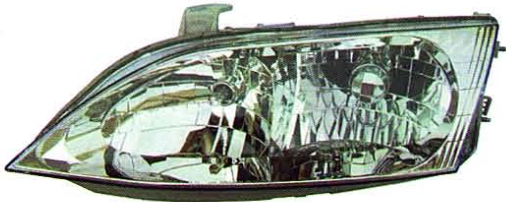

LEXUS

ES300

'97-'01

ES330

'05-'06

Original

→ **TY924-B001L/R**
 L:81150-33220/33221
 R:81110-33220/33221

Original