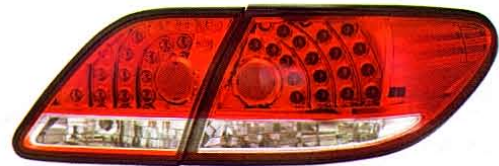

(LED)
REAR LAMP & BACK LAMP
2set/5.12

TY978-BUDE4
(RED & SMOKE LENS)

(LED)
REAR LAMP & BACK LAMP
2set/5.12

TY978-BUSE4
(ALL SMOKE LENS)

(LED)
REAR LAMP & BACK LAMP
2set/5.12

TY978-BUWE4
(ALL CLEAR LENS)

(LED)
REAR LAMP & BACK LAMP
2set/5.12