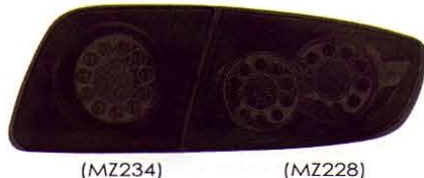

MAZDA 3

'04-'09

Original

- MZ221-B000L/R+ MZ222-B000L/R
- L:BN8P-51-160E L:BN8P-51-3G0C
- R:BN8P-51-150E R:BN8P-51-3F0C

MAZDA 6

'03-'08

Original

- MZ229-B000L/R+ MZ230-B000L/R
- L:GK2A-51-160C L:GK2A-51-3G0C
- R:GK2A-51-150C R:GK2A-51-3F0C

- MZ235-BESE4 (EUROPE TYPE) '04-'06
- MZ235-BUSE4
- MZ235-BUSE4-BB (MIST BLACK HOUSING)

(MZ234) (MZ228)

(LED) REAR LAMP 3set/4.41 (ALL SMOKE LENS) 4D

- MZ235-BEWE4 (EUROPE TYPE) '04-'06
- MZ235-BUWE4
- MZ235-BUWE4-BB (MIST BLACK HOUSING)