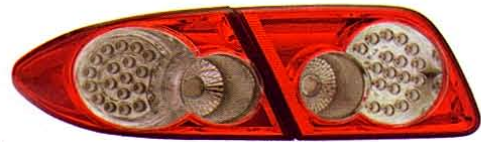

MAZDA 3

'04-'09

Original

- MZ221-B000L/R+ MZ222-B000L/R
- L:BN8P-51-160E L:BN8P-51-3G0C
- R:BN8P-51-150E R:BN8P-51-3F0C

MAZDA 6

'03-'08

Original

- MZ229-B000L/R+ MZ230-B000L/R
- L:GK2A-51-160C L:GK2A-51-3G0C
- R:GK2A-51-150C R:GK2A-51-3F0C

- MZ235-BESE4 (EUROPE TYPE) '04-'06
- MZ235-BUSE4
- MZ235-BUSE4-BB (MIST BLACK HOUSING)

(MZ234) (MZ228)

(LED) REAR LAMP 3set/4.41 (ALL SMOKE LENS) 4D

- MZ235-BEWE4 (EUROPE TYPE) '04-'06
- MZ235-BUWE4
- MZ235-BUWE4-BB (MIST BLACK HOUSING)

(MZ234) (MZ228)

(LED) REAR LAMP 3set/4.41 (ALL CLEAR LENS) 4D

- MZ238-BUDE4 (RED&SMOKE LENS) '03-'05 4D
- '04-'05 5D
- MZ238-BUSE4 (ALL SMOKE LENS)
- MZ238-BURE4 (RED&CLEAR LENS)

(LED) REAR LAMP& REAR BACKUP LAMP 3set/5.97