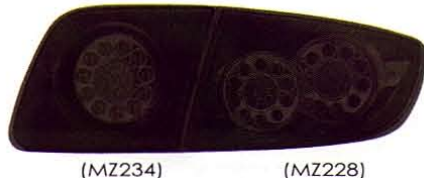

MAZDA 3

'04-'09

Original

- **MZ221-B000L/R+** **MZ222-B000L/R**
- L:BN8P-51-160E L:BN8P-51-3G0C
- R:BN8P-51-150E R:BN8P-51-3F0C

MAZDA 6

'03-'08

Original

- **MZ229-B000L/R+** **MZ230-B000L/R**
- L:GK2A-51-160C L:GK2A-51-3G0C
- R:GK2A-51-150C R:GK2A-51-3F0C

- **MZ235-BESE4** (EUROPE TYPE) '04-'06
- **MZ235-BUSE4**
- **MZ235-BUSE4-BB**
(MIST BLACK HOUSING)

(LED)
REAR LAMP
3set/4.41 (ALL SMOKE LENS) 4D

- **MZ235-BEWE4** (EUROPE TYPE) '04-'06
- **MZ235-BUWE4**
- **MZ235-BUWE4-BB**
(MIST BLACK HOUSING)

(LED)
REAR LAMP
3set/4.41 (ALL CLEAR LENS) 4D

- **MZ238-BUDE4** '03-'05 4D
(RED&SMOKE LENS)
- **MZ238-BUSE4** '04-'05 5D
(ALL SMOKE LENS)
- **MZ238-BURE4**
(RED&CLEAR LENS)

(LED)
REAR LAMP&
REAR BACKUP LAMP
3set/5.97