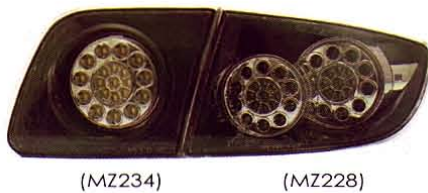

MAZDA 3

'04-'09

Original

- **MZ221-B000L/R+** **MZ222-B000L/R**
- L:BN8P-51-160E L:BN8P-51-3G0C
- R:BN8P-51-150E R:BN8P-51-3F0C

MAZDA 6

'03-'08

Original

- **MZ229-B000L/R+** **MZ230-B000L/R**
- L:GK2A-51-160C L:GK2A-51-3G0C
- R:GK2A-51-150C R:GK2A-51-3F0C

- **MZ235-BESE4** (EUROPE TYPE) '04-'06
- **MZ235-BUSE4**
- **MZ235-BUSE4-BB**
(MIST BLACK HOUSING)

(LED)
REAR LAMP
3set/4.41 (ALL SMOKE LENS) 4D

- **MZ235-BEWE4** (EUROPE TYPE) '04-'06
- **MZ235-BUWE4**
- **MZ235-BUWE4-BB**
(MIST BLACK HOUSING)

(LED)
REAR LAMP
3set/4.41 (ALL CLEAR LENS) 4D

- **MZ238-BUDE4** '03-'05 4D
(RED&SMOKE LENS)
- **MZ238-BUSE4** '04-'05 5D
(ALL SMOKE LENS)
- **MZ238-BURE4**
(RED&CLEAR LENS)

(LED)
REAR LAMP&
REAR BACKUP LAMP
3set/5.97